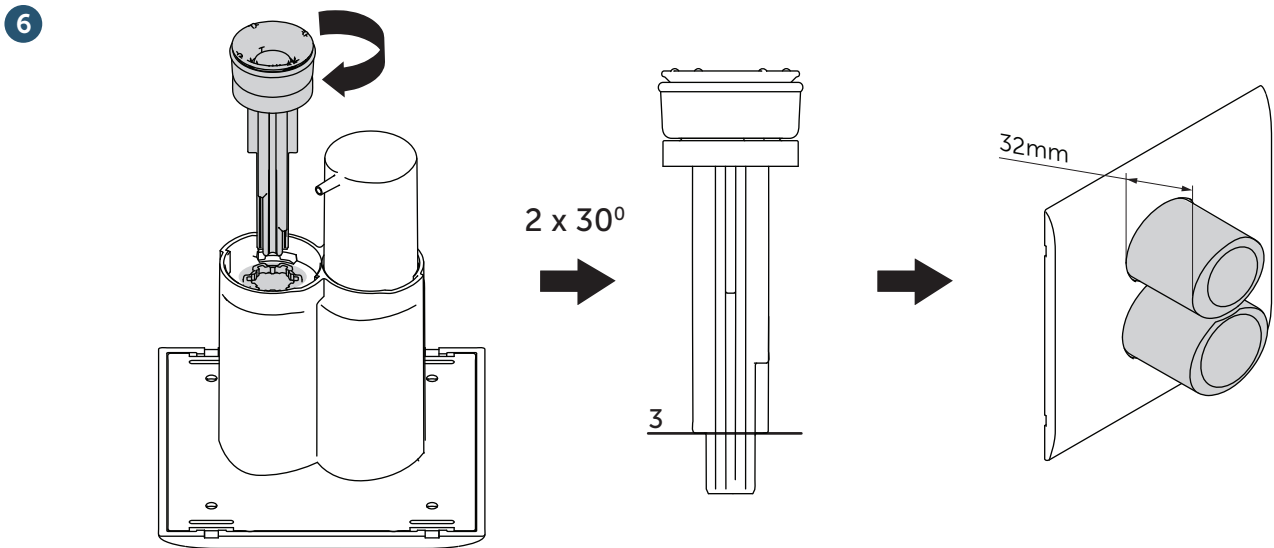

cod. 207892

(dimensions in millimeters)

1

2

3

i

4

Ideal Standard International NV  
 Corporate Village – Gent Building  
 Da Vincilaan 2  
 B1935 – Zaventem  
 Belgium