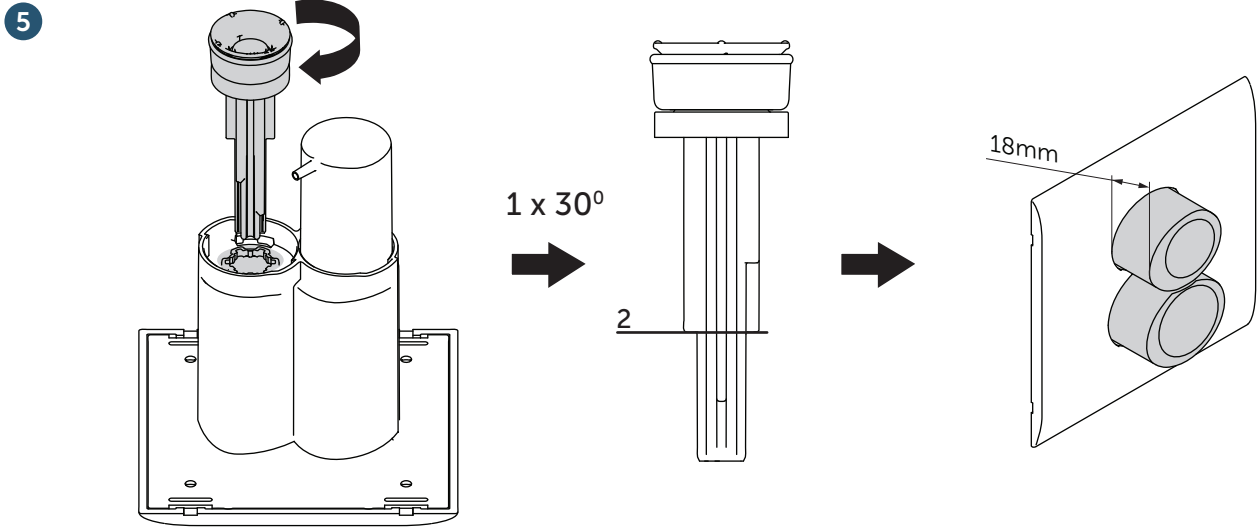

cod. 207892

(dimensions in millimeters)

1

2

3

i

4

Ideal Standard International NV  
 Corporate Village – Gent Building  
 Da Vincilaan 2  
 B1935 – Zaventem  
 Belgium