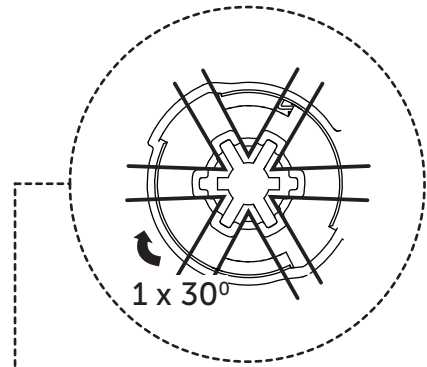

cod. 207892

(dimensions in millimeters)

1

2

3

i

4

Ideal Standard International NV  
 Corporate Village – Gent Building  
 Da Vincilaan 2  
 B1935 – Zaventem  
 Belgium